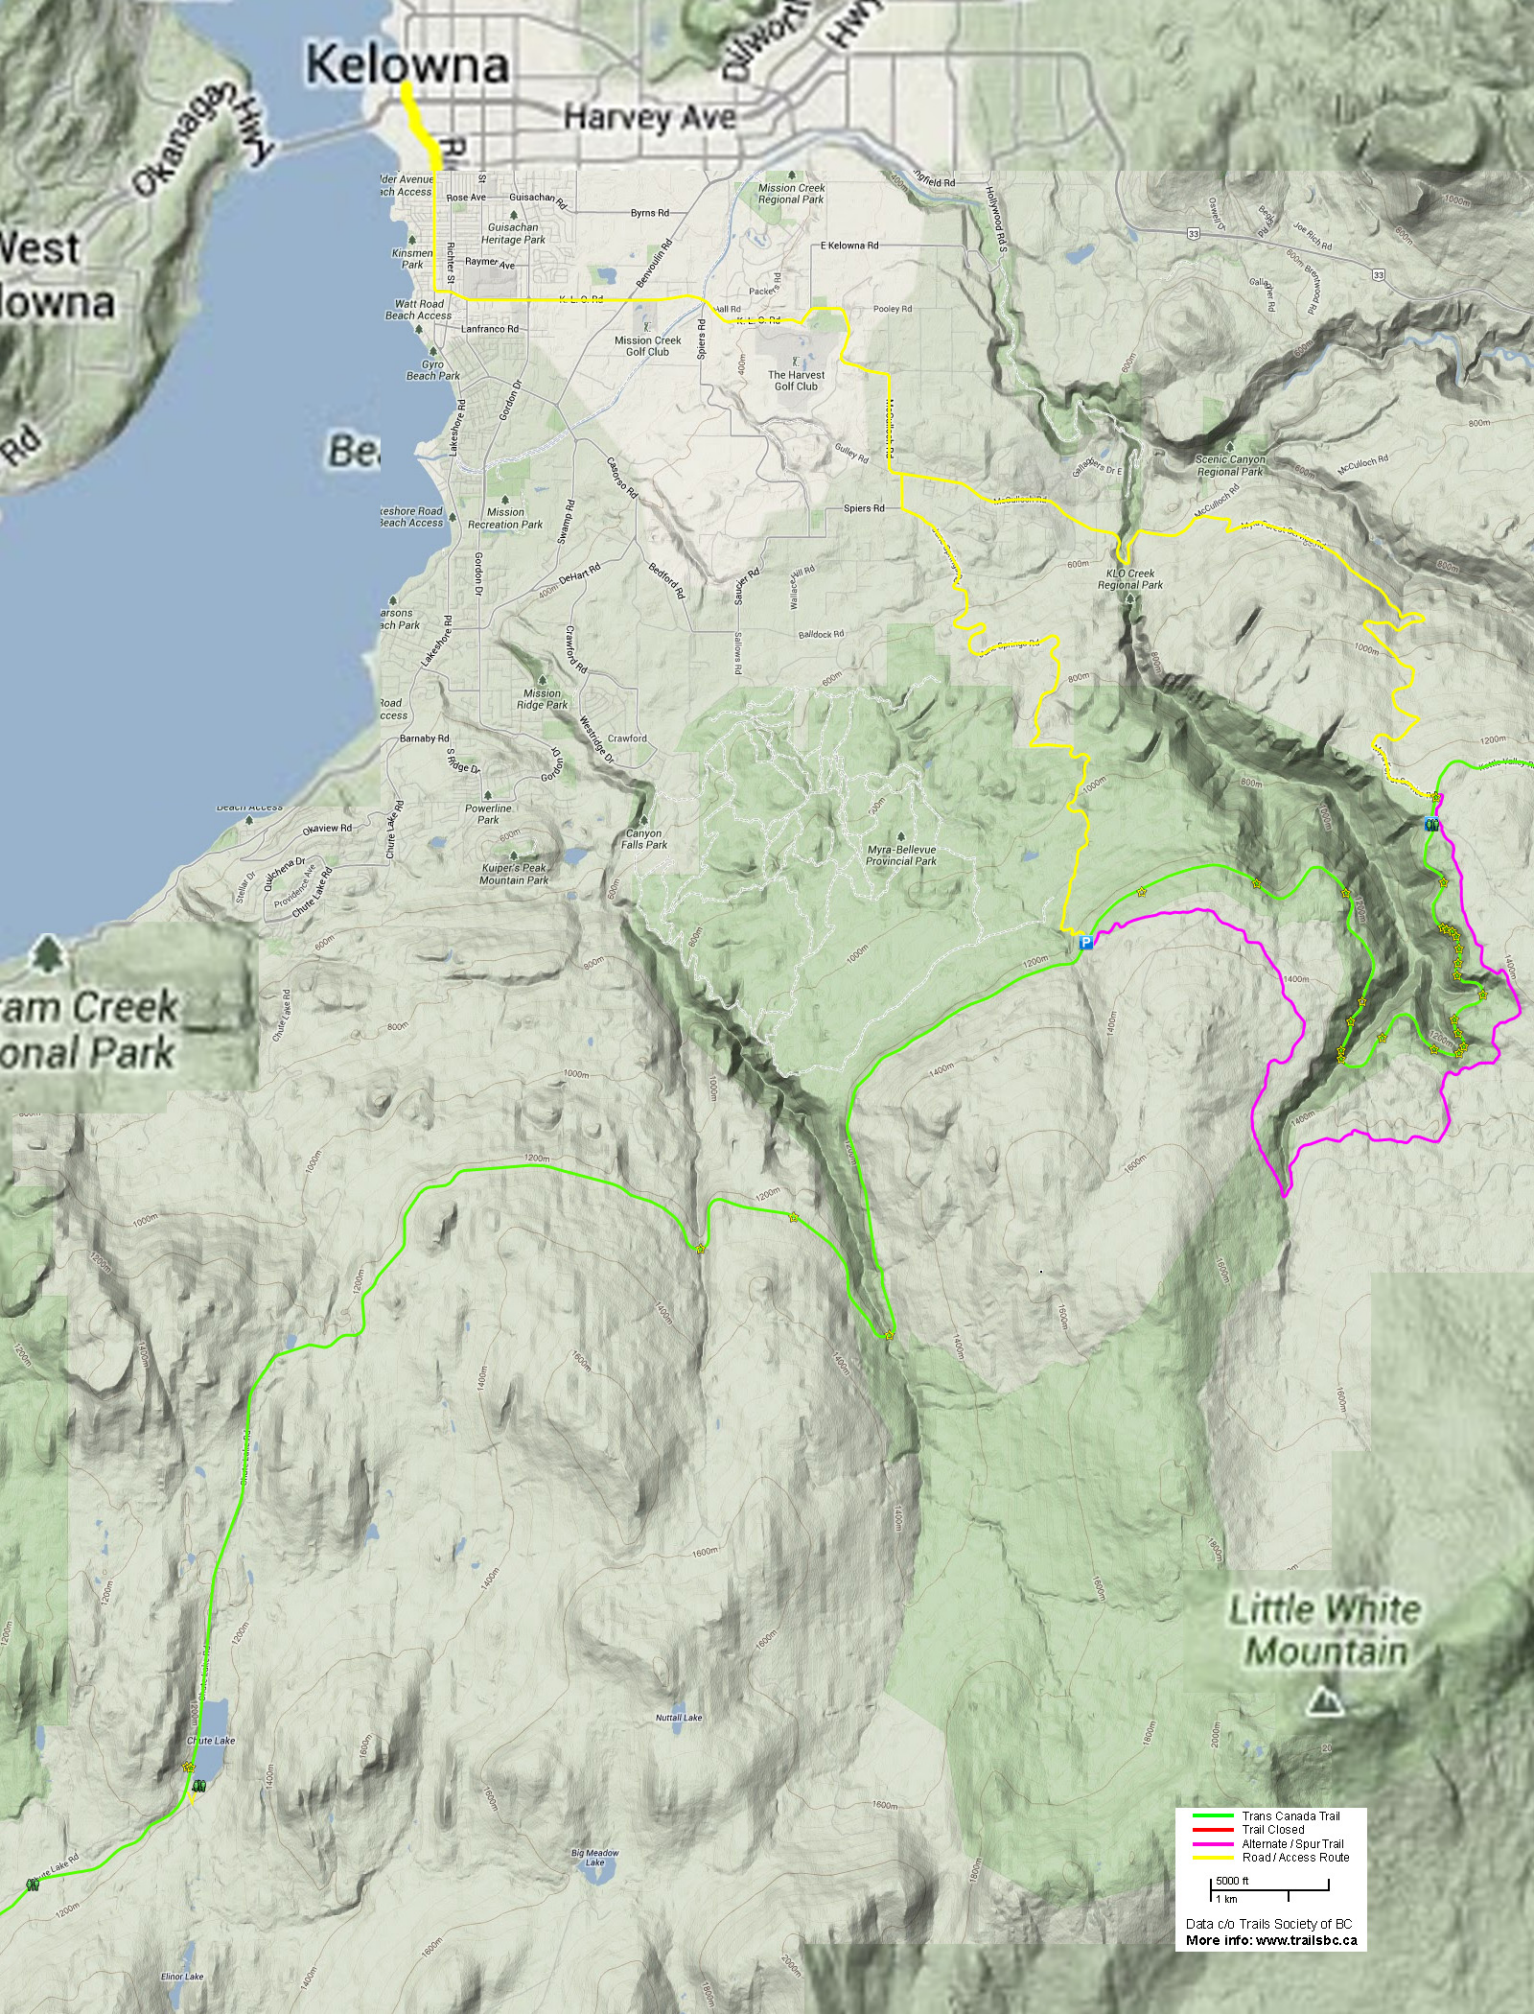

Okanagan Hwy

Okanagan Lake

Summerland Peach Oka

Summerland Golf & Country Club

Sun - Oka Beach Provincial Park

Kickinnee Provincial Park

Naramata

Manitou Park

Penticton

Penticton Museum and Archives

SS Sicamous Inland Marine Museum

Penticton Golf & Country Club

Green Mountain Rd

Green Ave W

Warren Ave E

Dawson Ave

Skaha Lake Park

- Trans Canada Trail
- Trail Closed
- Alternate / Spur Trail
- Road / Access Route

5000 ft  
1 km

Data c/o Trails Society of BC  
More info: [www.trailsbc.ca](http://www.trailsbc.ca)

Kelowna

Harvey Ave

Okanagan Hwy

West Kelowna

Be

Stam Creek Regional Park

Little White Mountain

- Trans Canada Trail
- Trail Closed
- Alternate / Spur Trail
- Road / Access Route

5000 ft  
1 km